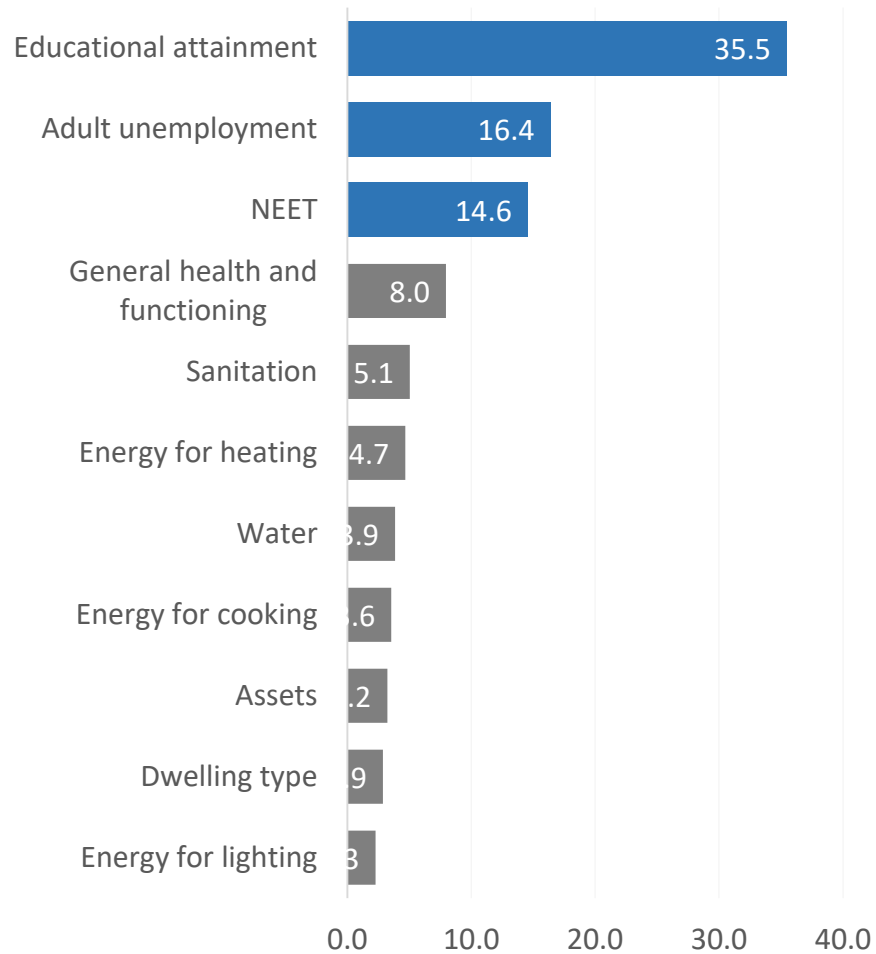

Main contributors to poverty amongst Youth (15-24)

Source: Community Survey 2016