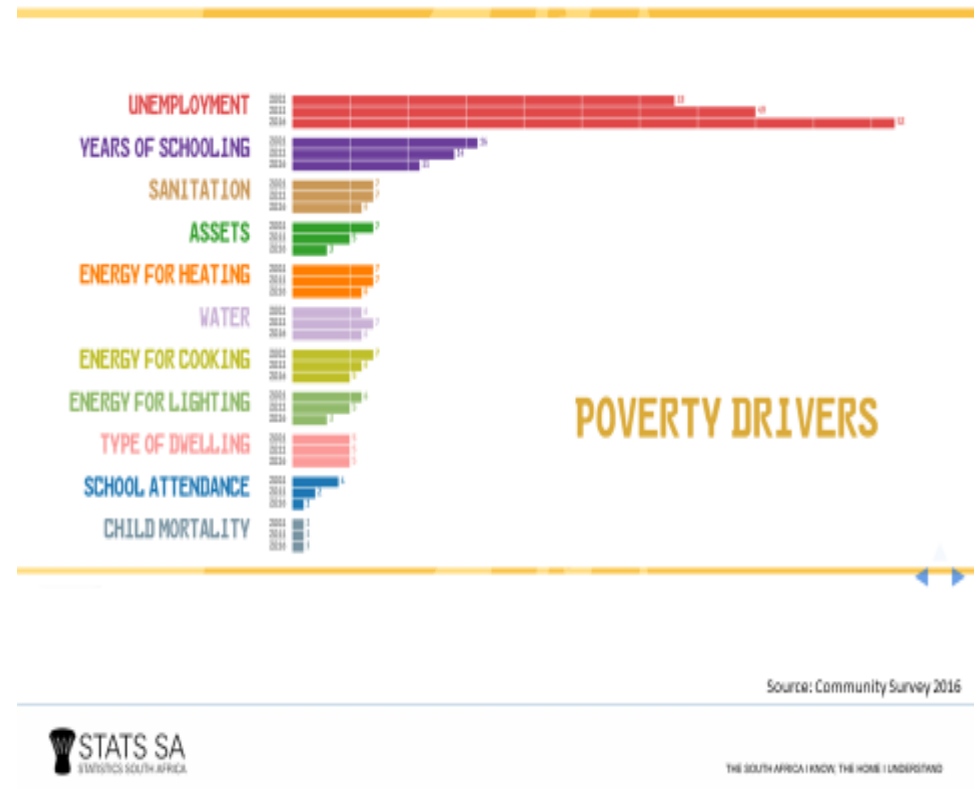

Main contributors to poverty amongst Youth (15-24)

Source: Community Survey 2016